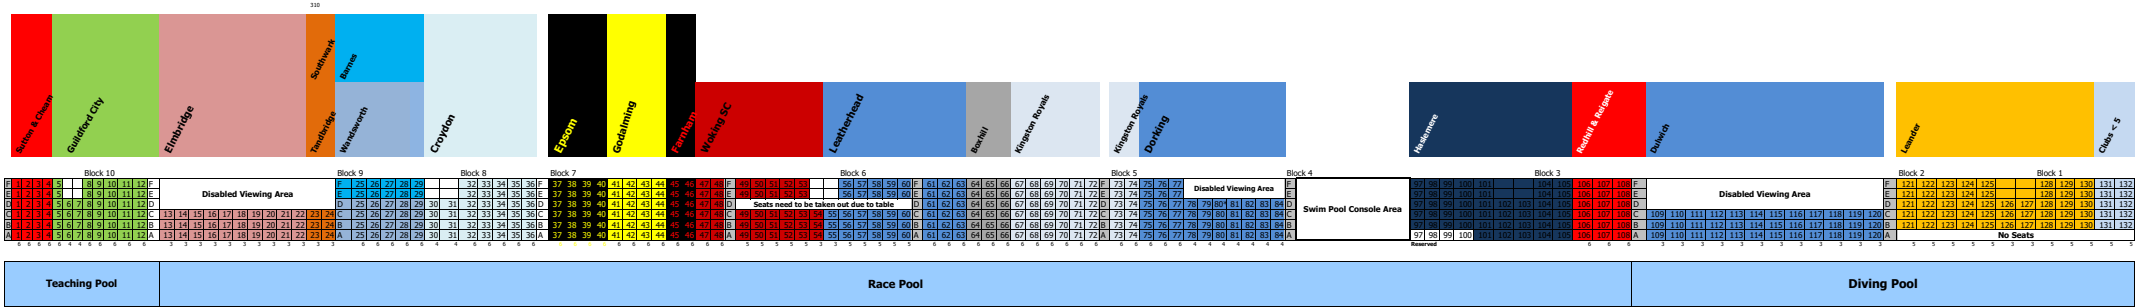

Crystal Palace - Seating Plan  
Saturday 25th February 2017

Teaching Pool      Race Pool      Diving Pool